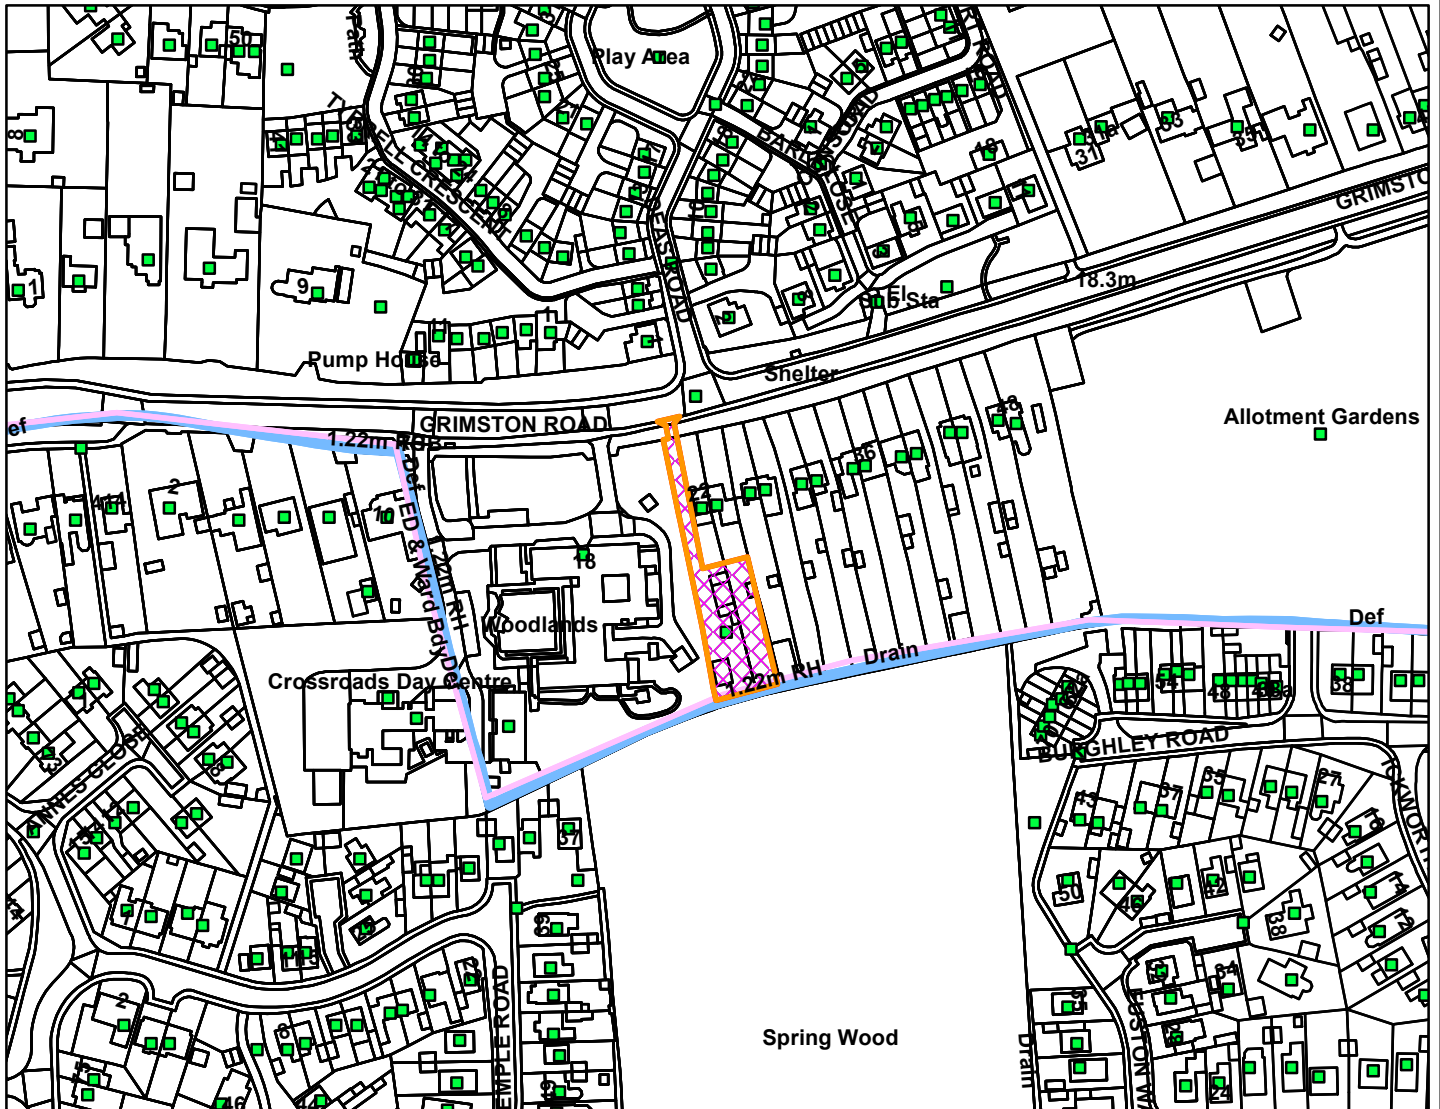

24/00241/RM

Borough Council of
**King's Lynn &
West Norfolk**

Land Rear of 22 Grimston Road South Wootton Norfolk PE30 3HX

Legend

[Empty legend box]

Scale: 1:2,500

Reproduced from the Ordnance Survey map with permission of the Controller of His Majesty's Stationery Office © Crown Copyright 2023.

Unauthorised reproduction infringes Crown Copyright and may lead to prosecution or civil proceedings.

Organisation	BCKLWN
Department	Department
Comments	Not Set
Date	21/05/2024
MSA Number	0100024314